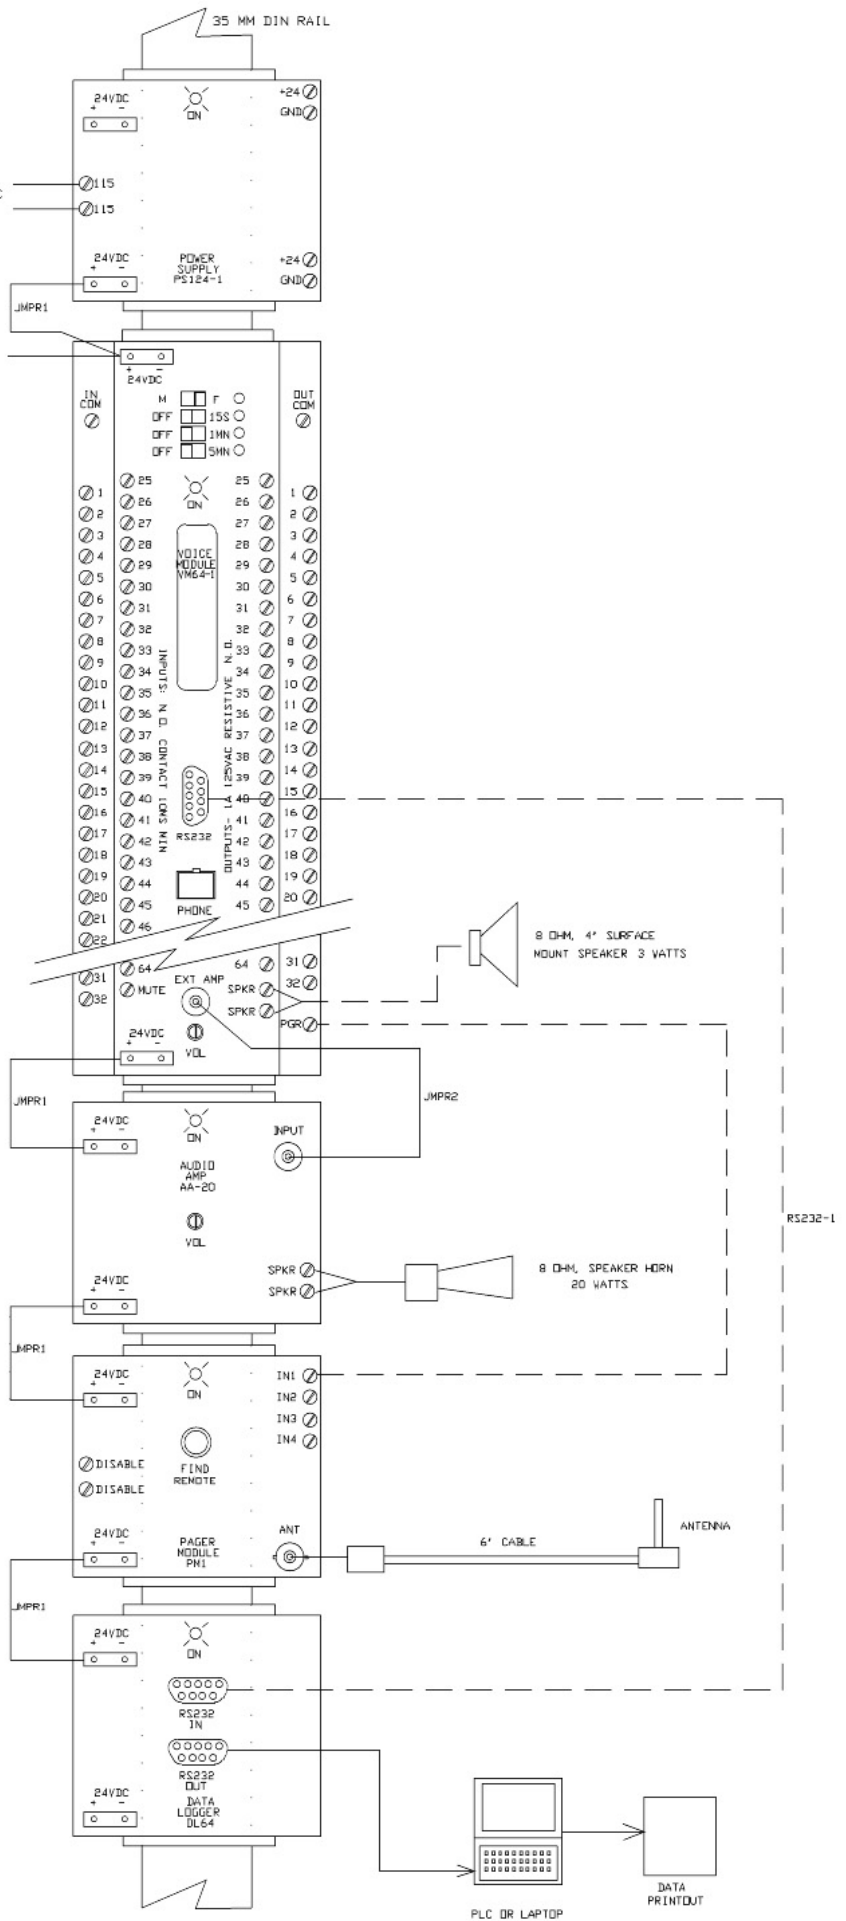

OPTIONAL 24VDC POWER SUPPLY MODULE

90-260 VAC
43-65 HZ

24 VDC, 250 MA

**VOICE MODULE
16 CHANNEL
BASIC OR
64 CHANNEL
EXPANDED
MODULE
(64 CH SHOWN)**

(3 WATT AUDIO OUTPUT
AND 4" SURFACE MOUNT SPEAKER
INCLUDED)

**OPTIONAL
20 WATT
AUDIO AMP
AND HORN
SPEAKER**

(FOR NOISY ENVIRONMENTS SUCH
AS INDUSTRIAL PRODUCTION AREAS ETC.)

**OPTIONAL
REMOTE
PAGER
SYSTEM**

**OPTIONAL
DATA
LOGGER
MODULE**

RS232-1

PLC OR LAPTOP

DATA PRINTOUT